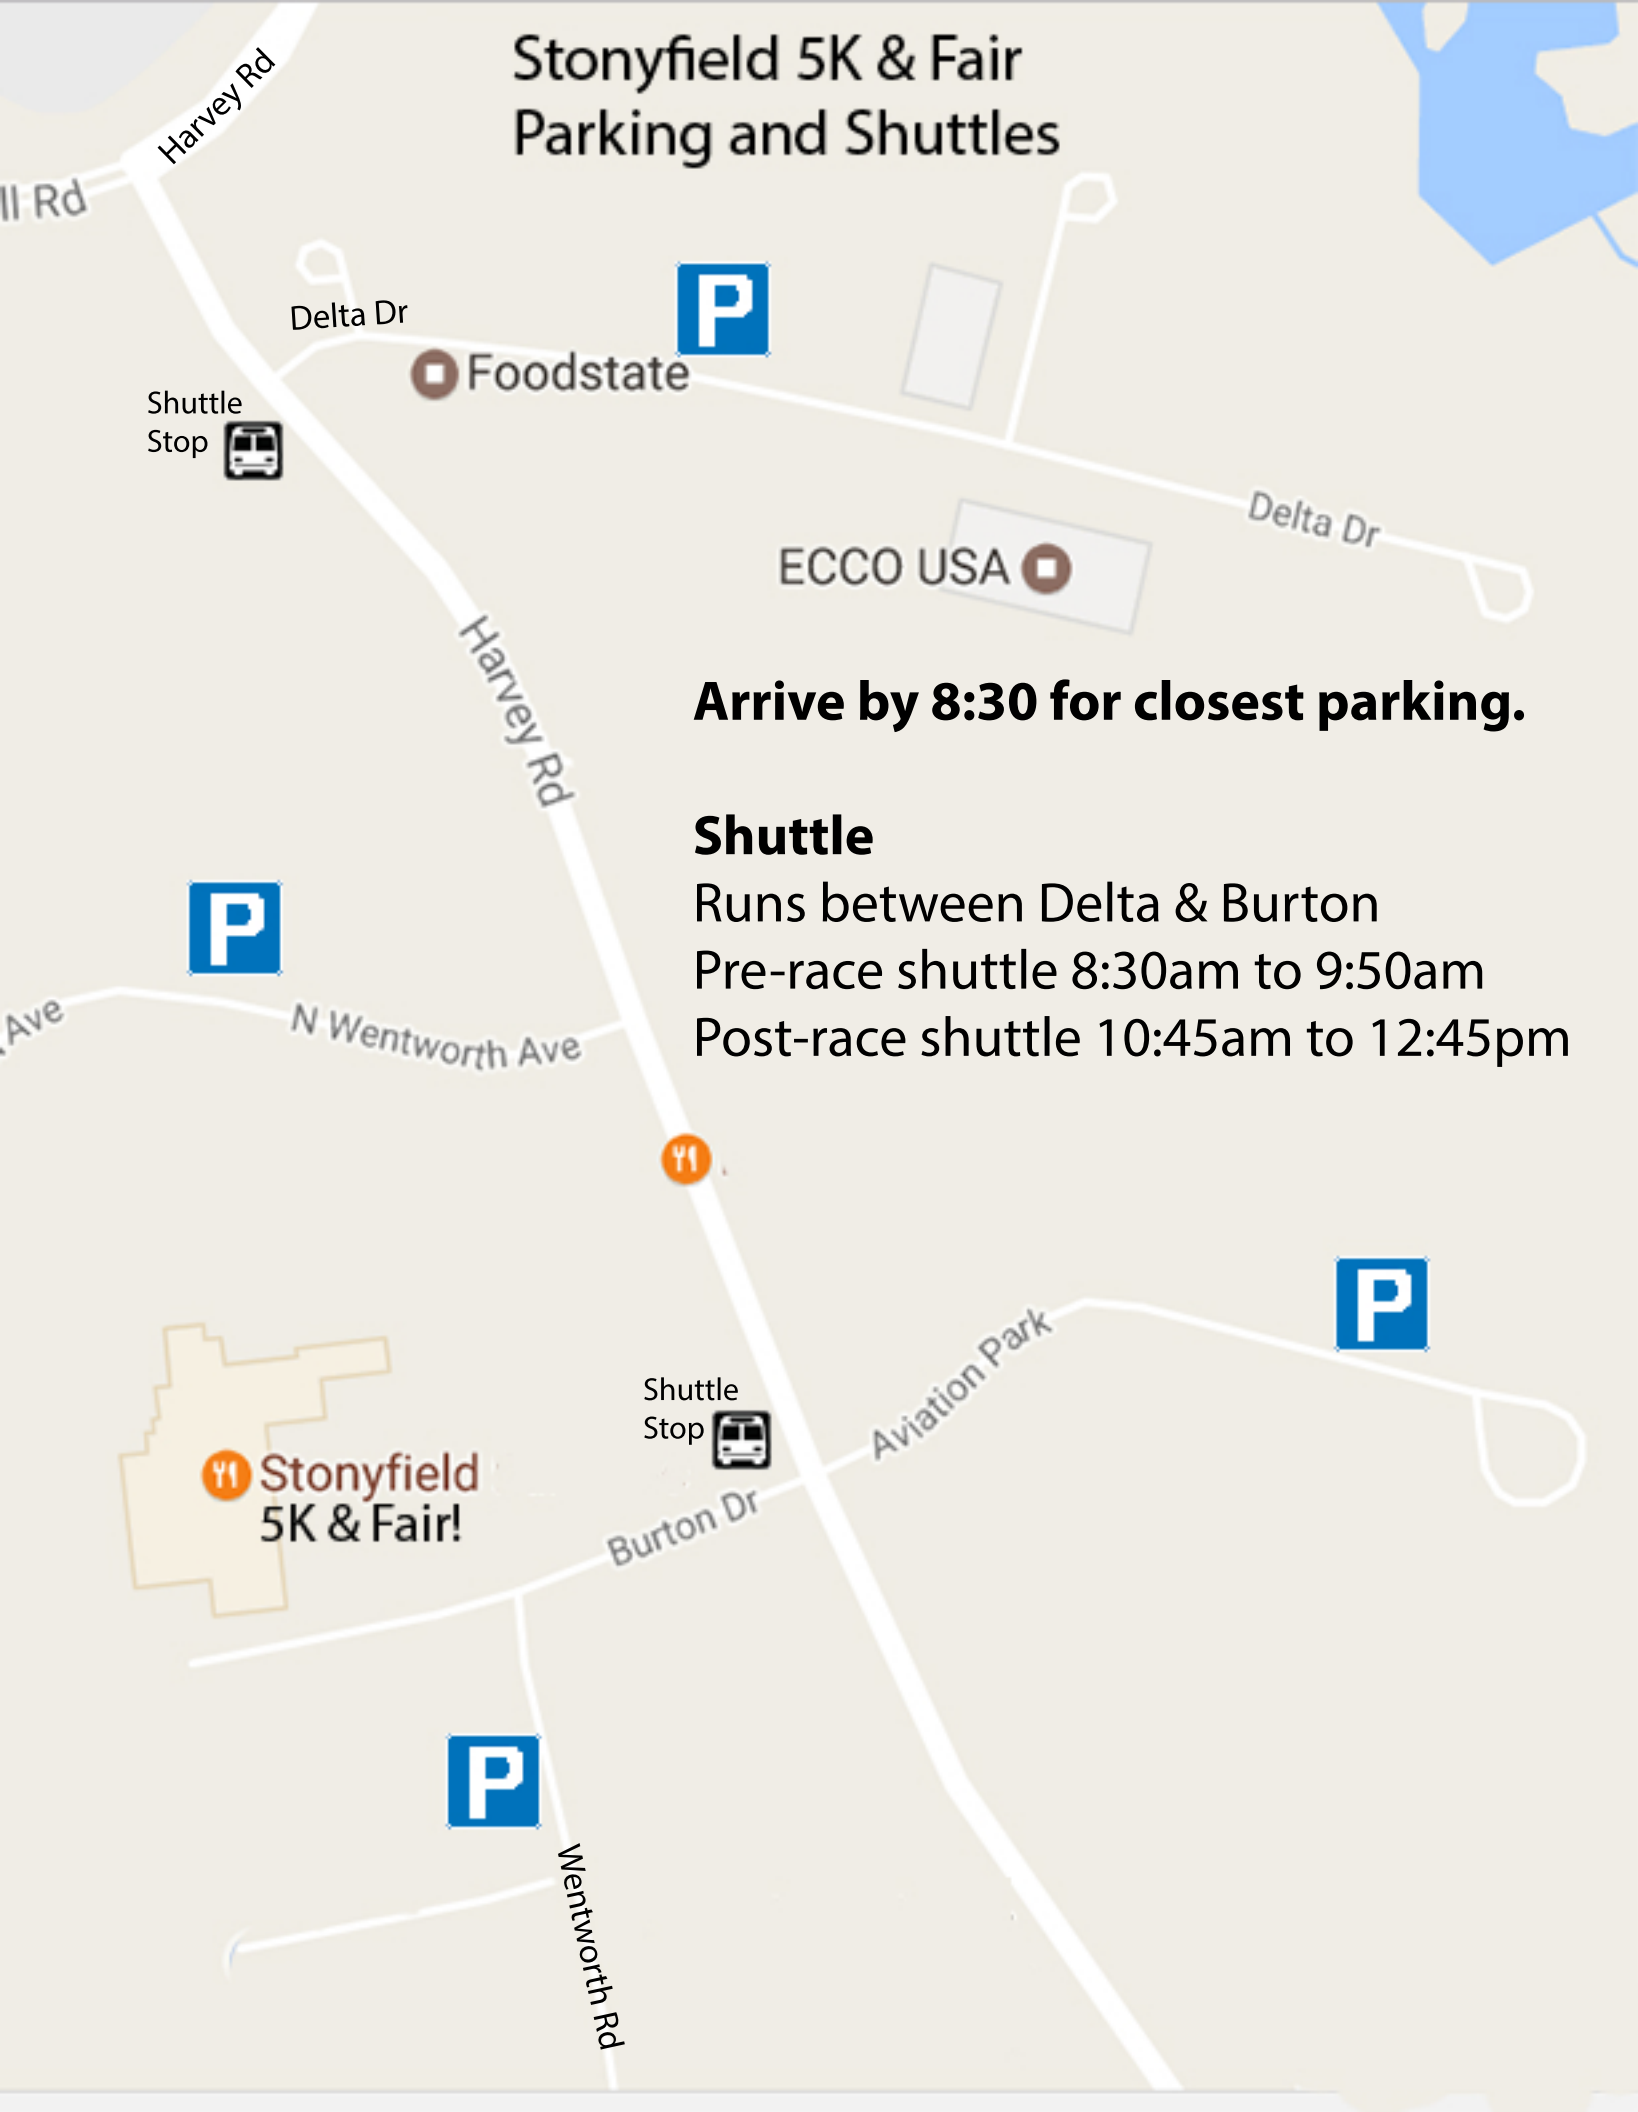

# Stonyfield 5K & Fair Parking and Shuttles

**Arrive by 8:30 for closest parking.**

## Shuttle

Runs between Delta & Burton

Pre-race shuttle 8:30am to 9:50am

Post-race shuttle 10:45am to 12:45pm